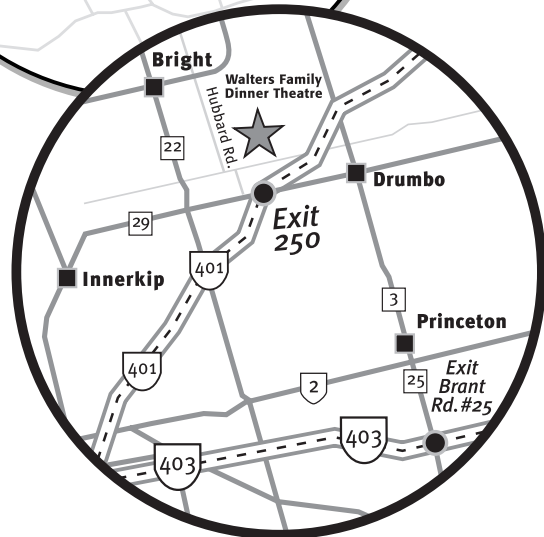

## DIRECTIONS FROM HIGHWAY 401

*5 Minutes from Highway 401*

- Exit #250 off Hwy. 401
- Travel west towards Innerkip.
- Turn Right (*North*) at Hubbard Road (*first road after 401*).
- Turn Left at Dead End and crossover Bridge.
- Turn at first Right (*Hubbard Rd. continues*).
- Crossover bridge, take the first right to enter The Walters Family Dinner Theatre.

## TYPICAL DRIVING TIMES:

Niagara Falls 2 hours

Detroit 3 hours

Toronto 1.5 hours

Stratford 30 minutes

## DIRECTIONS FROM HIGHWAY 403

*15 Minutes from Highway 403*

- Exit Brant Rd. #25 off Hwy. 403. (Princeton, Burford)
- Travel north toward Princeton.
- Turn left onto Hwy. #2.
- Turn Right at first right onto County Rd #3 in Princeton, head north toward Drumbo.
- Turn Left at main intersection in Drumbo (*County Rd #29*), head west toward Innerkip.
- Crossover bridge at Hwy. 401.
- Turn Right (*North*) at Hubbard Road (*first road after 401*).
- Turn Left at Dead End and crossover Bridge.
- Turn at first Right (*Hubbard Rd. continues*).
- Crossover bridge, take the first right to enter The Walters Family Dinner Theatre.