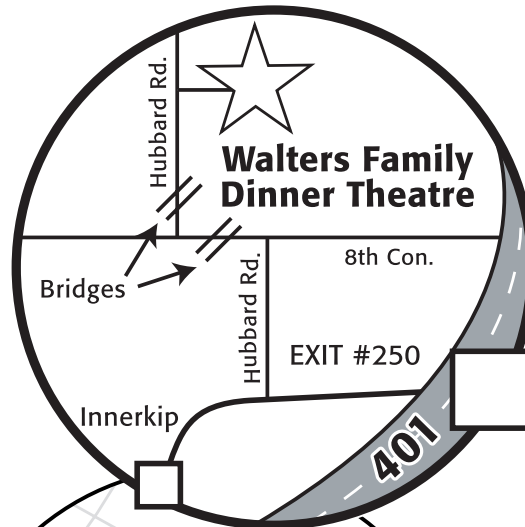

# THE WALTERS FAMILY

DINNER THEATRE

BRIGHT, ONTARIO, CANADA

## DIRECTIONS FROM HIGHWAY 401

*5 Minutes from Highway 401*

- Exit #250 off Hwy. 401
- Travel west towards Innerkip.
- Turn Right (*North*) at Hubbard Road (*first road after 401*).
- Turn Left at Dead End and crossover Bridge.
- Turn at first Right (*Hubbard Rd. continues*).
- Crossover bridge, take the first right to enter The Walters Family Dinner Theatre.

## TYPICAL DRIVING TIMES:

Niagara Falls 2 hours

Detroit 3 hours

Toronto 1.5 hours

Stratford 30 minutes

## DIRECTIONS FROM HIGHWAY 403

*15 Minutes from Highway 403*

- Exit Brant Rd. #25 off Hwy. 403. (Princeton, Burford)
- Travel north toward Princeton.
- Turn left onto Hwy. #2.
- Turn Right at first right onto County Rd #3 in Princeton, head north toward Drumbo.
- Turn Left at main intersection in Drumbo (*County Rd #29*), head west toward Innerkip.
- Crossover bridge at Hwy. 401.
- Turn Right (*North*) at Hubbard Road (*first road after 401*).
- Turn Left at Dead End and crossover Bridge.
- Turn at first Right (*Hubbard Rd. continues*).
- Crossover bridge, take the first right to enter The Walters Family Dinner Theatre.